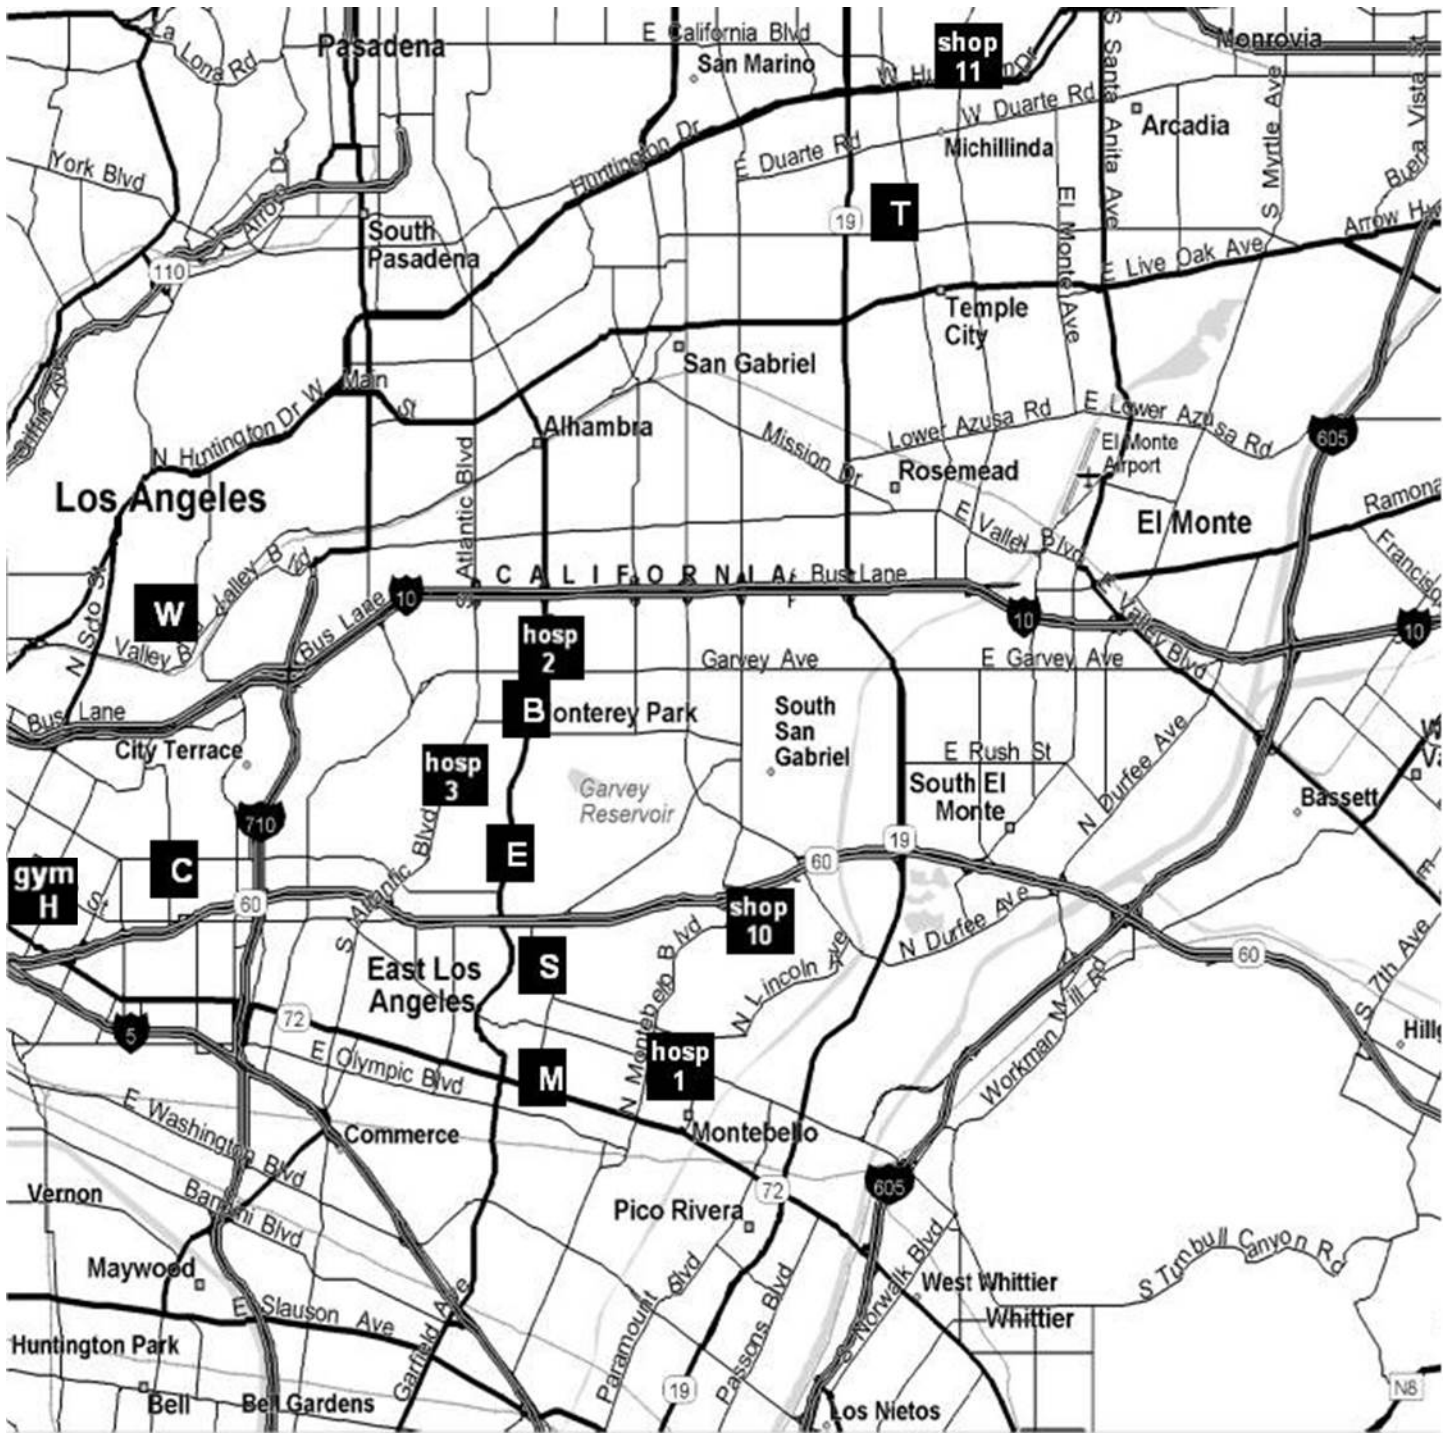

# Jets/Jetts Tournament Map (Page 1 of 2)

## Jets/Jetts Tournament Map (Page 2 of 2)

<b><u>GYMNASIUMS</u></b>		<b><u>GYMNASIUMS</u></b>		<b><u>HOSPITALS</u></b>	
<b>B</b>	<b>BARNES PARK GYM</b> 400 So. McPherrin Ave. Monterey Park 91754	<b>S</b>	<b>SCHURR HS</b> 820 Wilcox Ave. Montebello 90640 (large parking on top of hill.)	<b>hosp 1</b>	<b>BEVERLY HOSPITAL</b> 309 W. Beverly Blvd. Montebello 90640 (323) 726-1222
<b>C</b>	<b>BELVEDERE Middle Sch.</b> 312 No. Record Ave. Los Angeles 90063 (1/2 mile west of 710 Fwy; enter off Cesar Chavez)	<b>T</b>	<b>TEMPLE CITY HS</b> 9501 Lemon Ave. Temple City 91780	<b>hosp 2</b>	<b>GARFIELD MEDICAL Ctr</b> 525 N. Garfield Ave. Monterey Park 91754 (626) 573-2222
<b>E</b>	<b>ELDER PARK GYM</b> 1950 Wilcox Ave. Monterey Park 91755 (1 block east of Garfield at Elmgate & Wilcox)	<b>W</b>	<b>WILSON HS (LAUSD)</b> 4500 Multnomah St.. Los Angeles 90032 (Off 10 Fwy, north on Soto St., east on Multnomah, right on Wilson Dr., gym downstairs)	<b>hosp 3</b>	<b>MONTEREY PARK HOSP.</b> 900 S. Atlantic Blvd. Monterey Park 91754 (626) 570-9000
<b>gym H</b>	<b>HOLLENBECK Middle Sch.</b> 2510 E. 6th Street Los Angeles 90023				
<b>M</b>	<b>MONTEBELLO HS</b> 2100 W. Cleveland Ave. Montebello 90640 (Gym: 1 block north of Whittier Blvd.)	<b>MAP</b>	<b>MAP Sport Center</b> 12552 Western Ave. Garden Grove 92841		
<b><u>MALLS/Shopping</u></b>		<b><u>MALLS/Shopping</u></b>			
<b>shop 10</b>	<b>Montebello Town Center</b> 2134 Montebello Centre Montebello 90640 (323) 722-8454	<b>shop 11</b>	<b>Santa Anita Mall</b> 400 So. Baldwin Ave. Arcadia 91007		